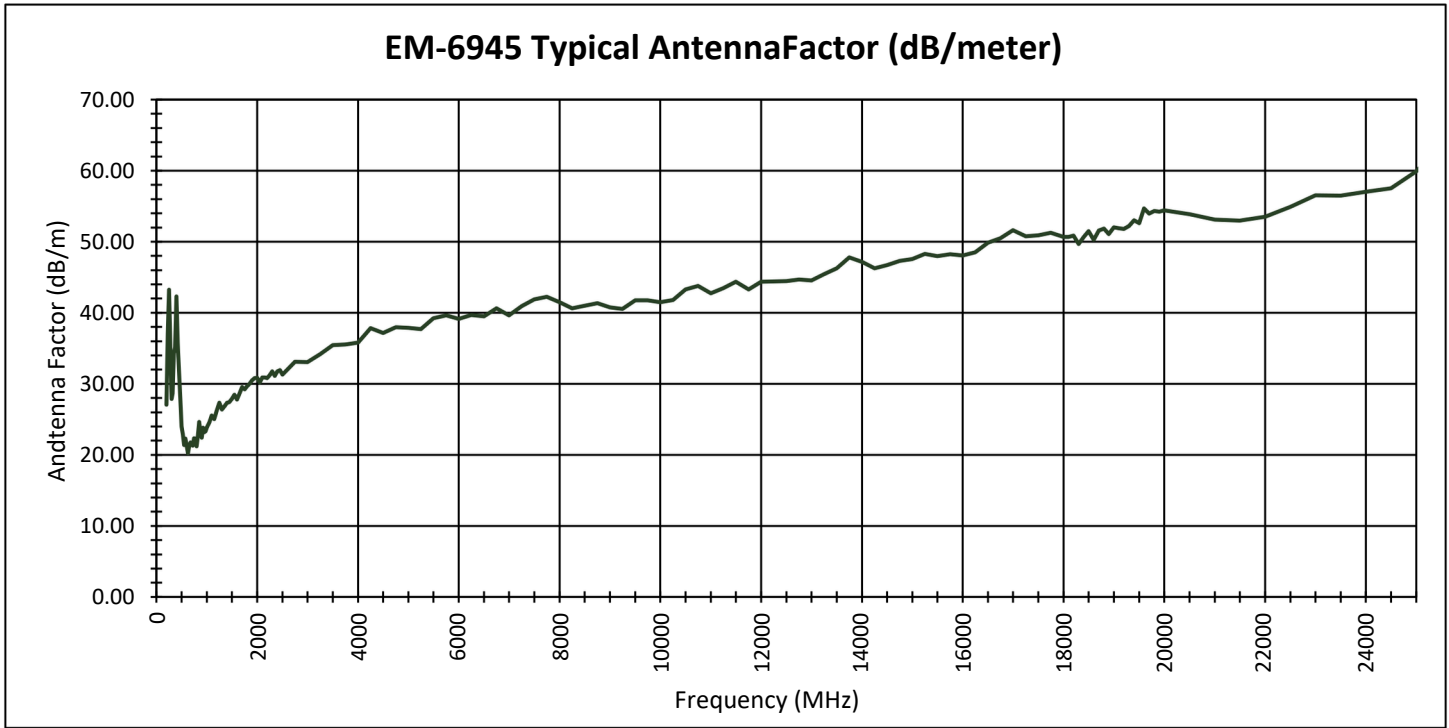

EM-6945 | Antenna, Hand-Held Directional

Data shown is typical, not guaranteed.

Specifications subject to change without notice, unless otherwise specified. Product is manufactured in Johnstown, NY, U.S.A.