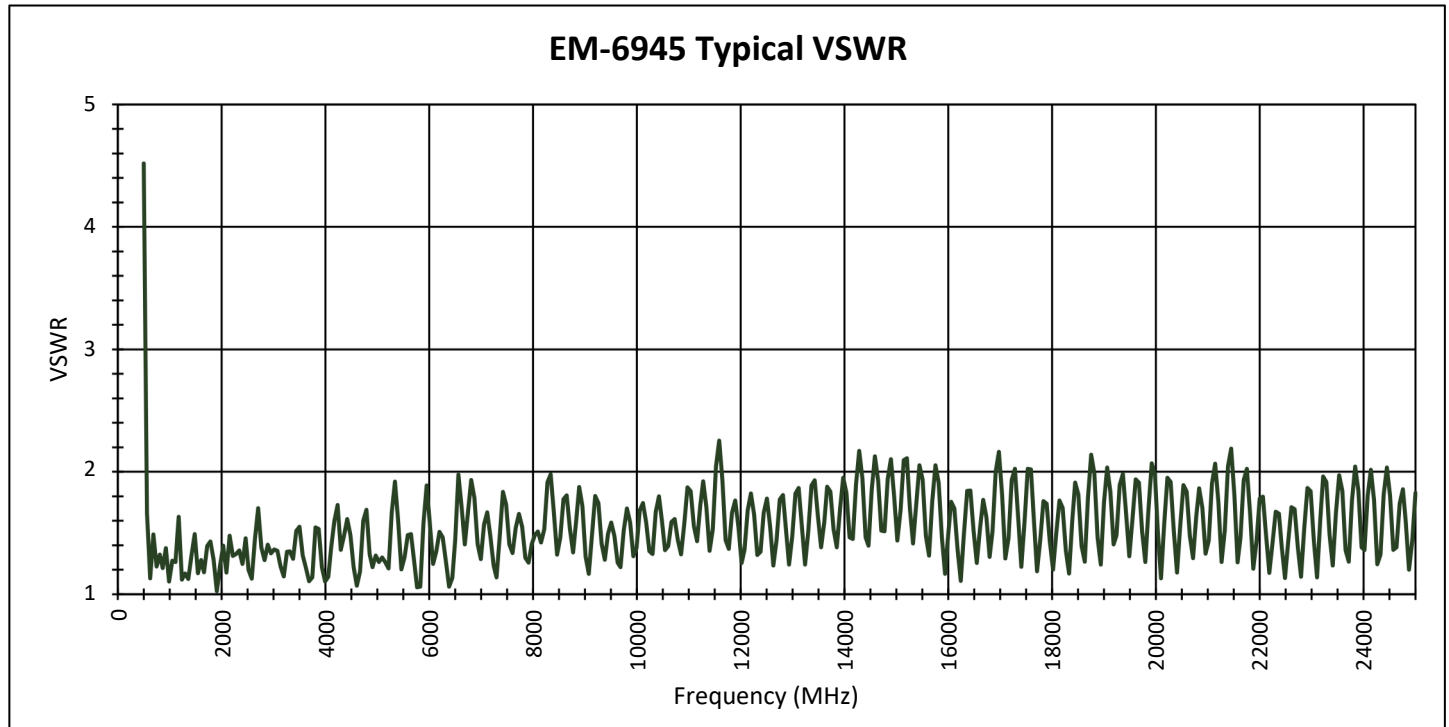

EM-6945 | Antenna, Hand-Held Directional

Data shown is typical, not guaranteed.

Specifications subject to change without notice, unless otherwise specified. Product is manufactured in Johnstown, NY, U.S.A.