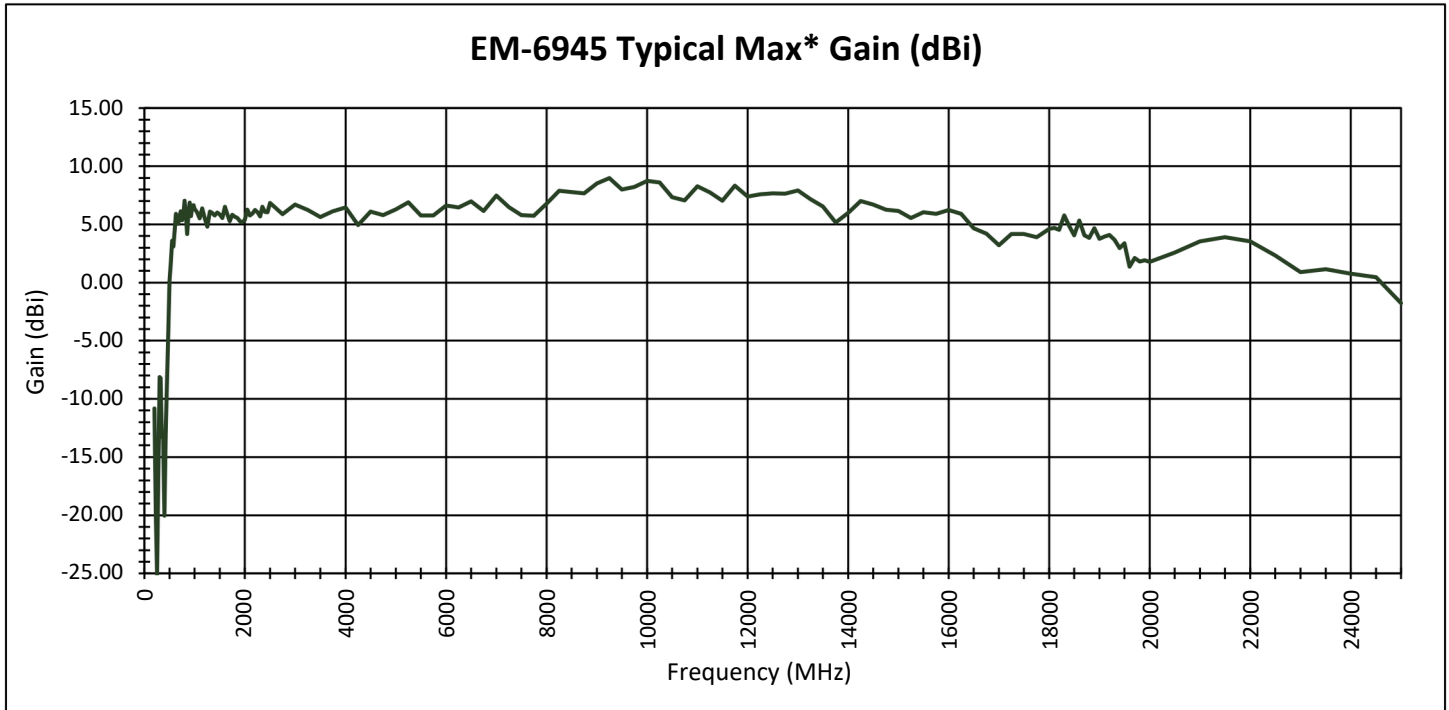

EM-6945 | Antenna, Hand-Held Directional

*Maximum Gain determined from scans at all radiation angles and elevations. Data shown is typical, not guaranteed.

Specifications subject to change without notice, unless otherwise specified. Product is manufactured in Johnstown, NY, U.S.A.