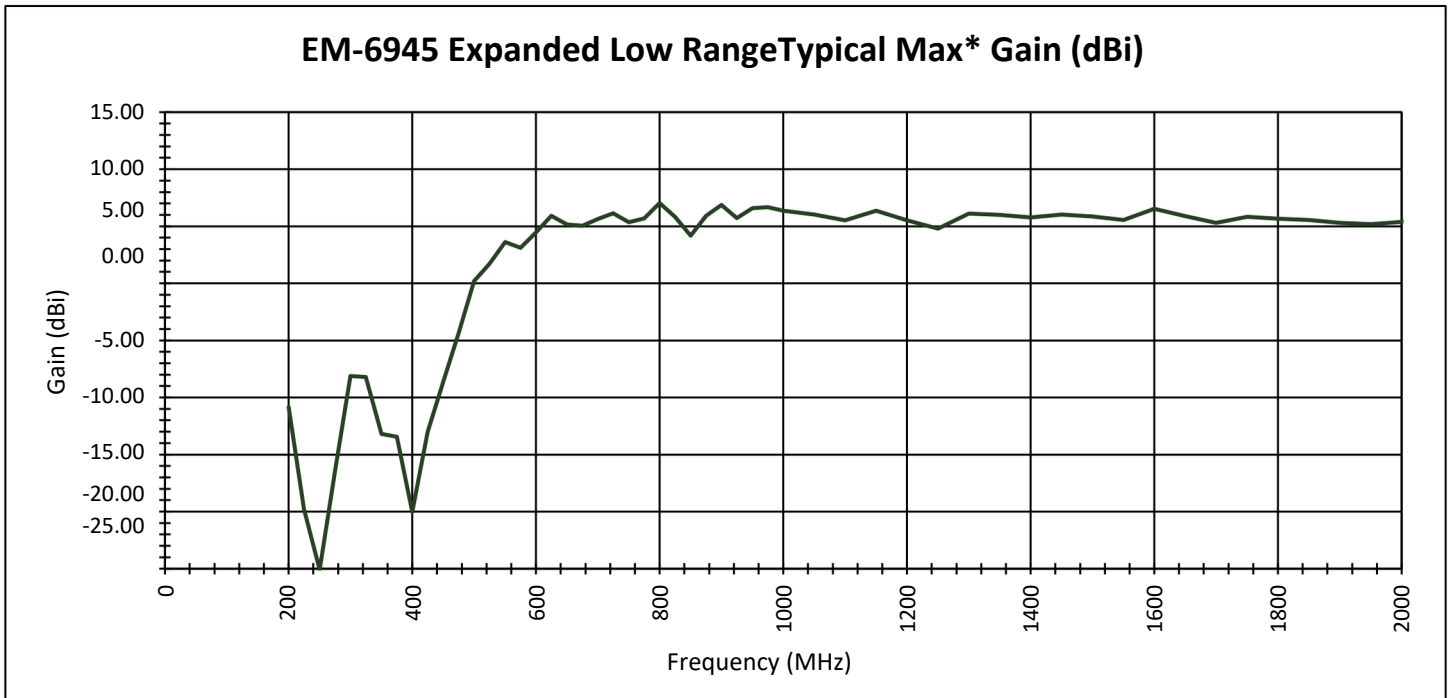

EM-6945 | Antenna, Hand-Held Directional

*Maximum Gain determined from scans at all radiation angles and elevations. Data shown is typical, not guaranteed.

Specifications subject to change without notice, unless otherwise specified. Product is manufactured in Johnstown, NY, U.S.A.