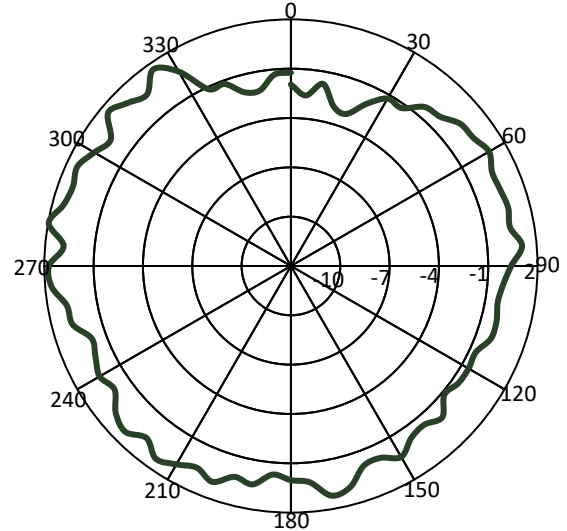

10000 Mhz Azimuth