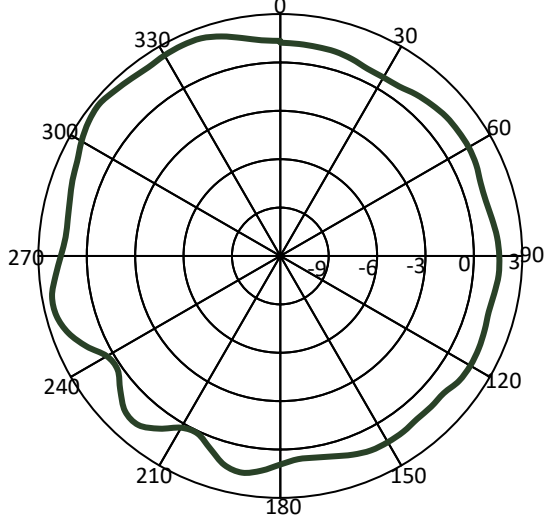

## EM-6600 | Antenna, Ultra-Wideband, Omni-Directional, Passive

\*Maximum Gain determined from scans at all radiation angles. Data shown is typical, not guaranteed.

Specifications subject to change without notice, unless otherwise specified. Product is manufactured in Johnstown, NY, U.S.A.

# EM-6600| Antenna, Ultra-Wideband, Omni-Directional, Passive

1300 Mhz Azimuth

10000 Mhz Azimuth

25000 Mhz Azimuth

40000 Mhz Azimuth

Data shown is typical, not guaranteed.

Specifications subject to change without notice, unless otherwise specified. Product is manufactured in Johnstown, NY, U.S.A.