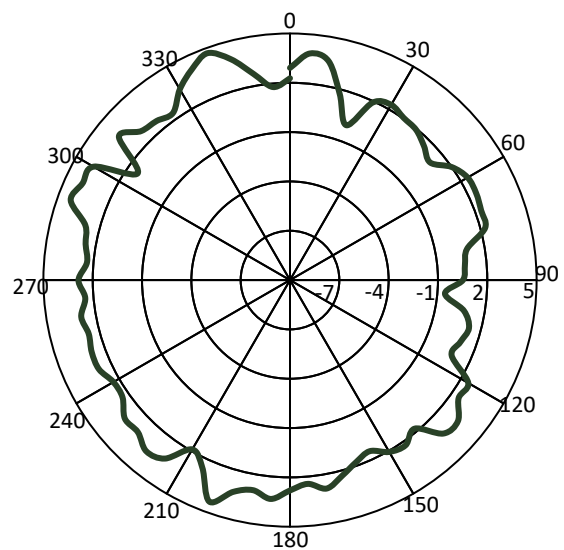

# EM-6600| Antenna, Ultra-Wideband, Omni-Directional, Passive

1300 Mhz Azimuth

10000 Mhz Azimuth

25000 Mhz Azimuth

40000 Mhz Azimuth

Data shown is typical, not guaranteed.

Specifications subject to change without notice, unless otherwise specified. Product is manufactured in Johnstown, NY, U.S.A.