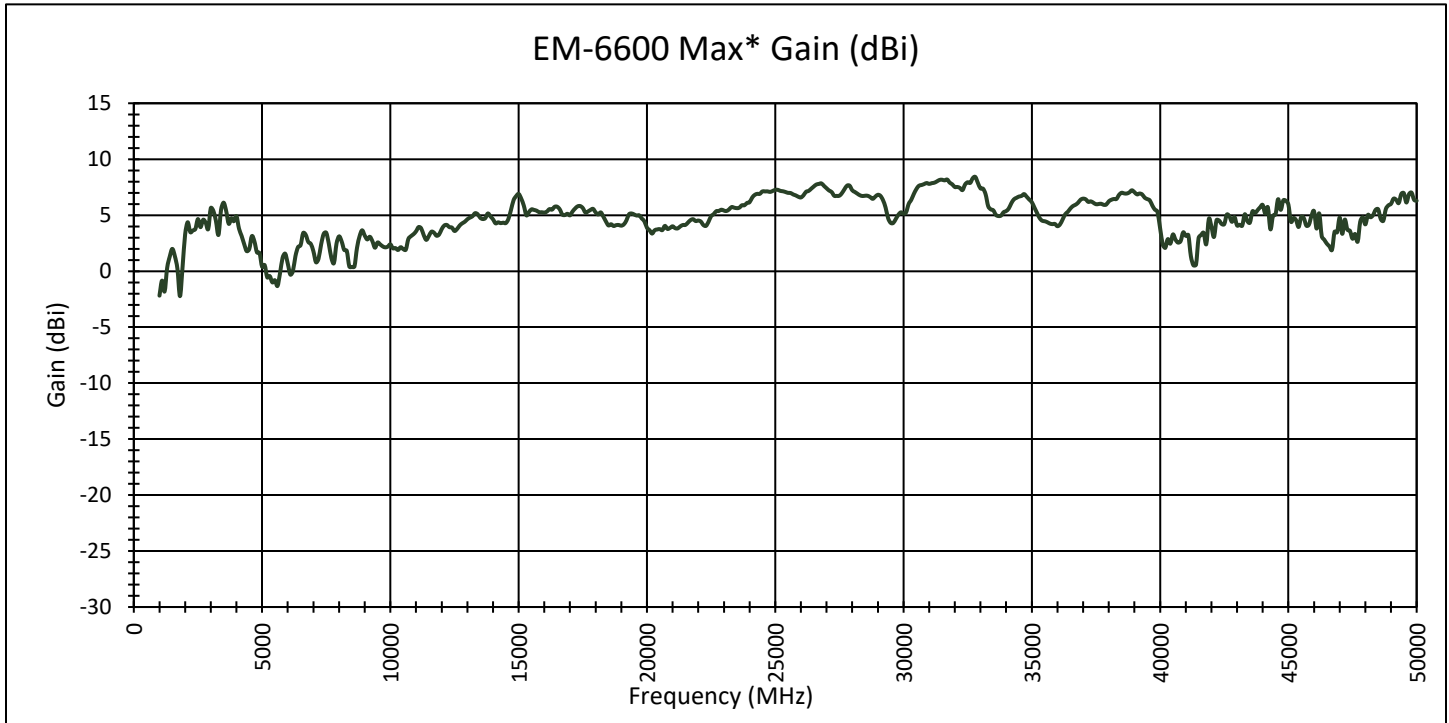

EM-6600 | Antenna, Ultra-Wideband, Omni-Directional, Passive

*Maximum Gain determined from scans at all radiation angles. Data shown is typical, not guaranteed.

Specifications subject to change without notice, unless otherwise specified. Product is manufactured in Johnstown, NY, U.S.A.