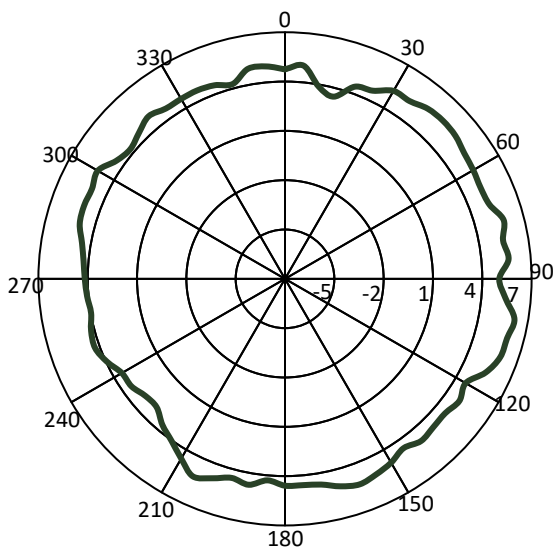

# EM-6600| Antenna, Ultra-Wideband, Omni-Directional, Passive

1300 Mhz Azimuth

10000 Mhz Azimuth

25000 Mhz Azimuth

40000 Mhz Azimuth

Data shown is typical, not guaranteed.

Specifications subject to change without notice, unless otherwise specified. Product is manufactured in Johnstown, NY, U.S.A.