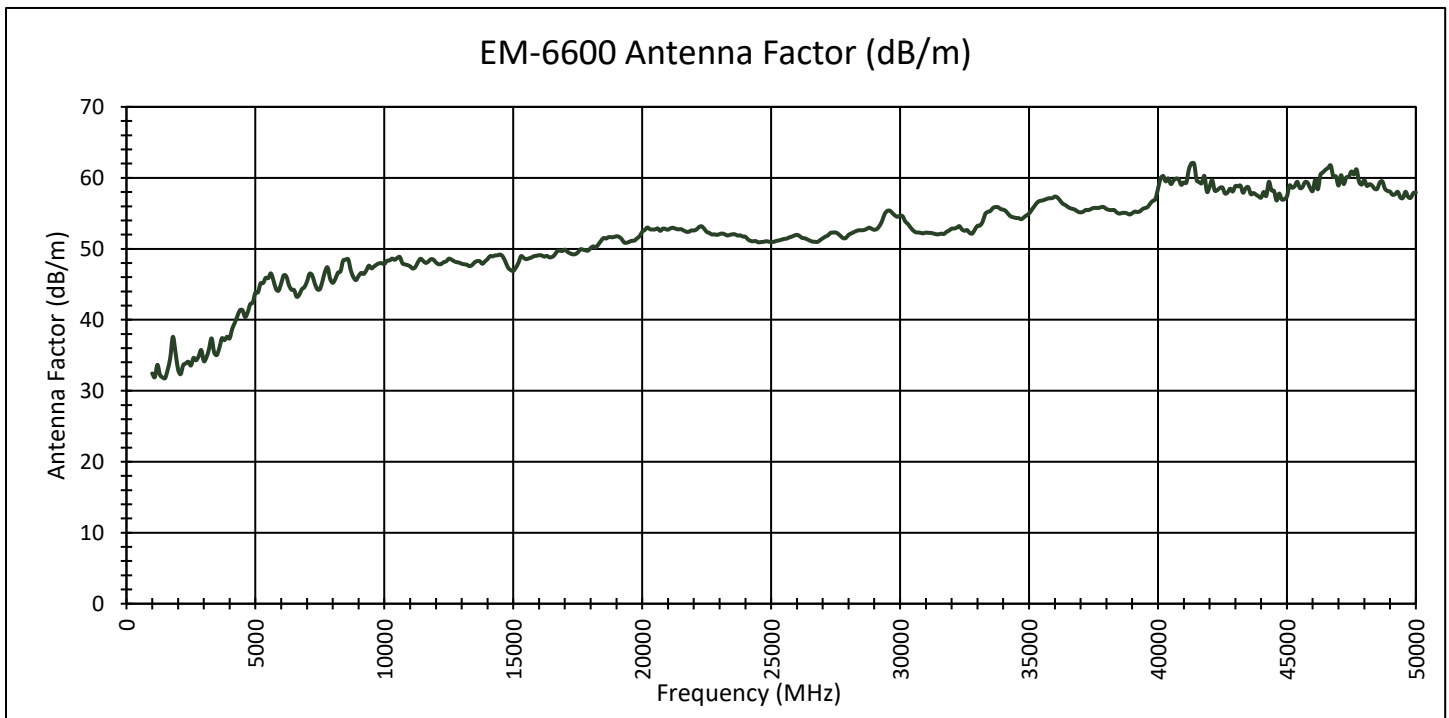

## EM-6600 | Antenna, Ultra-Wideband, Omni-Directional, Passive

\*Maximum Gain determined from scans at all radiation angles. Data shown is typical, not guaranteed.

Specifications subject to change without notice, unless otherwise specified. Product is manufactured in Johnstown, NY, U.S.A.