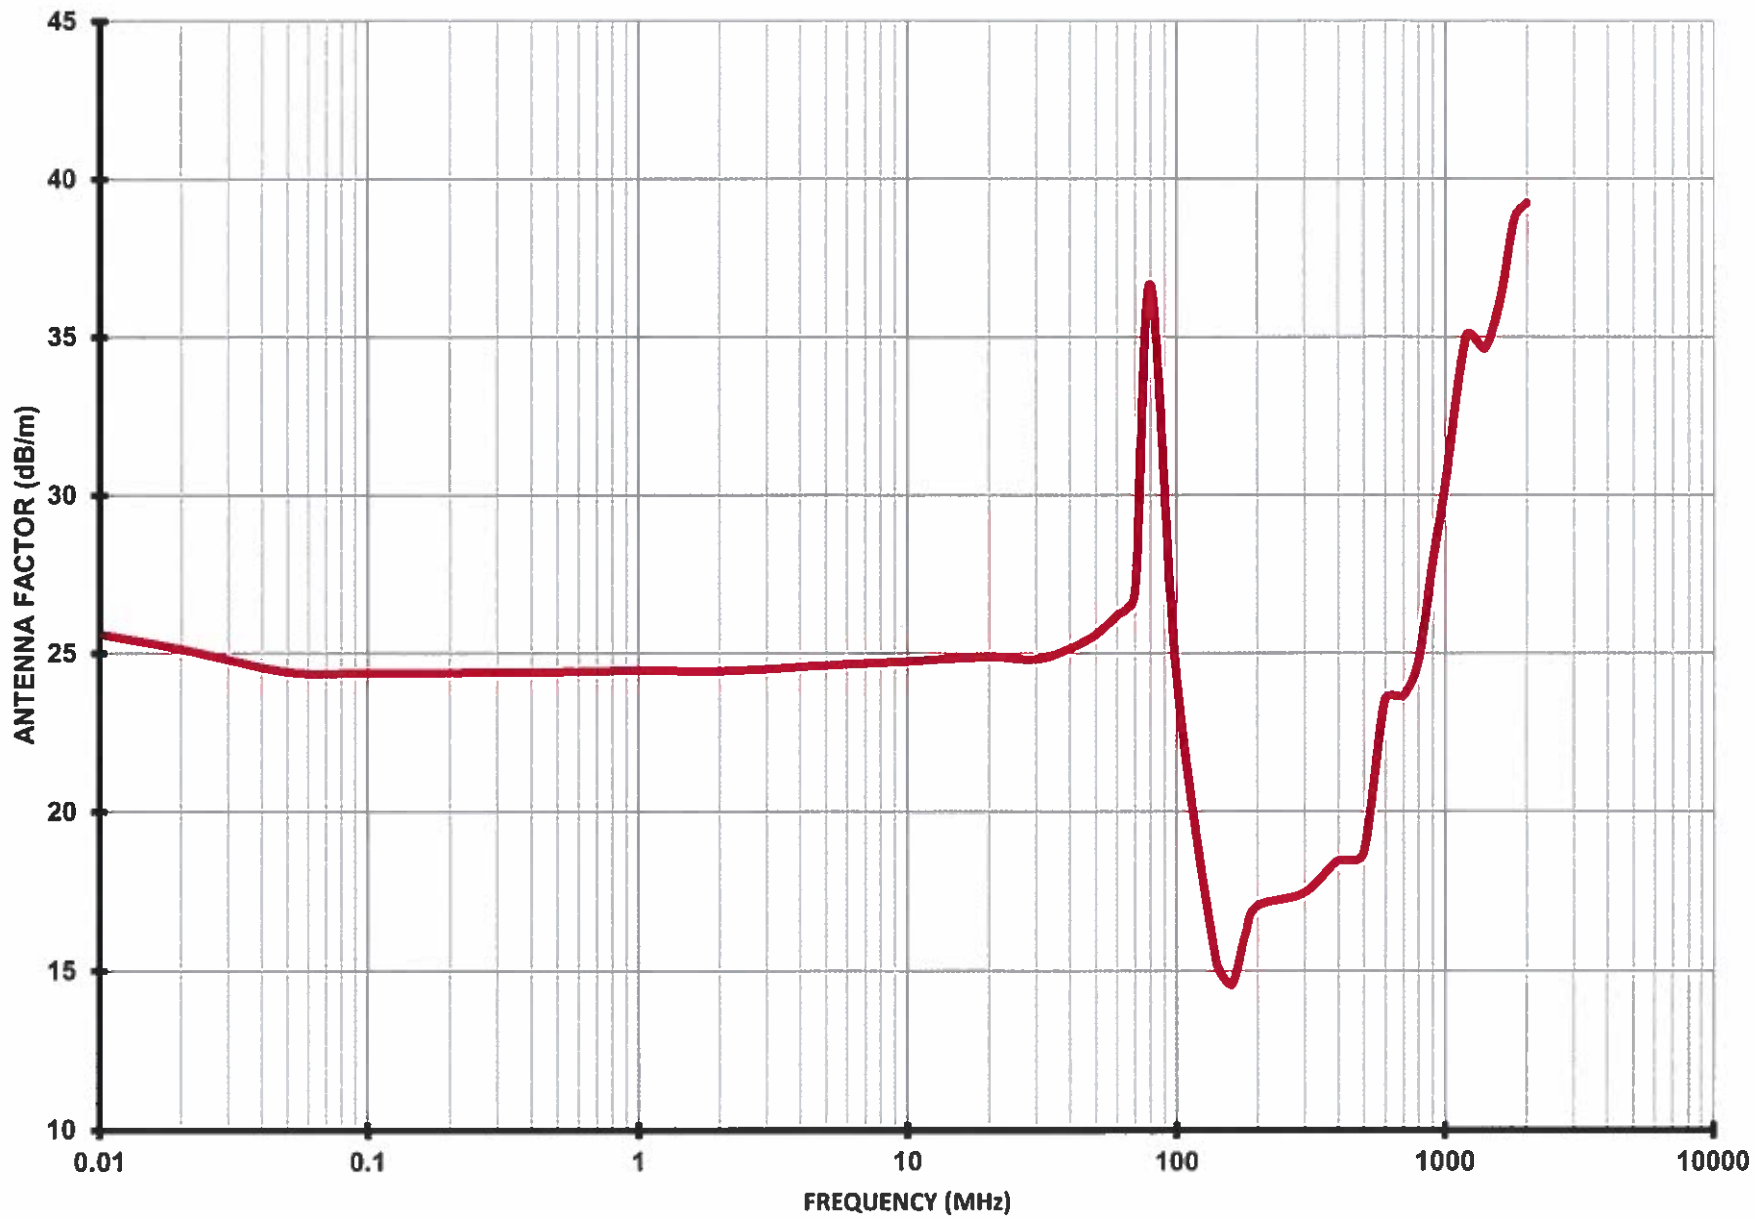

EM-6105 ANTENNA FACTORS TYPICAL

EM-6105 GAIN FACTORS TYPICAL