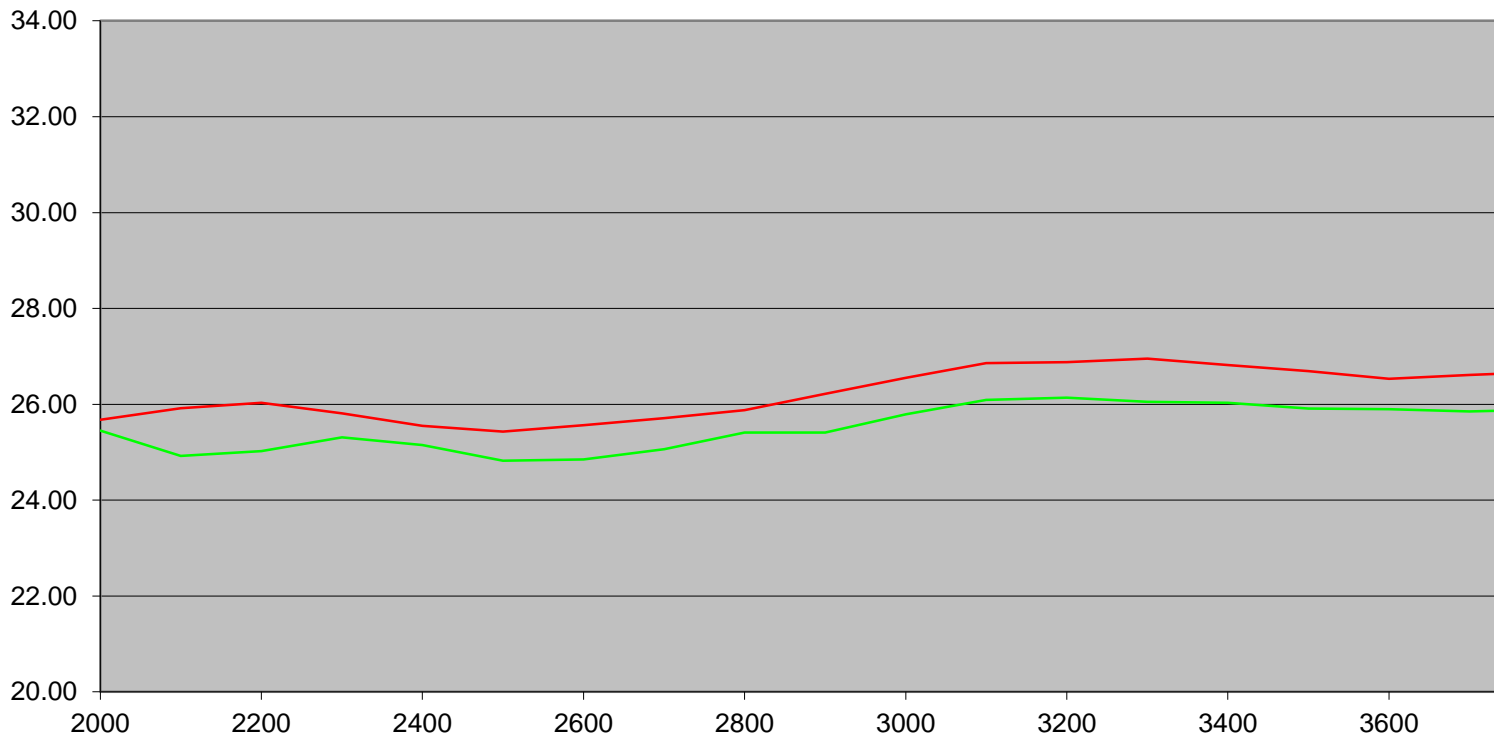

EM-7021 Typical Antenna Factors

Antenna Factor (dB/m)

EM-7021 Typical Gain Factors