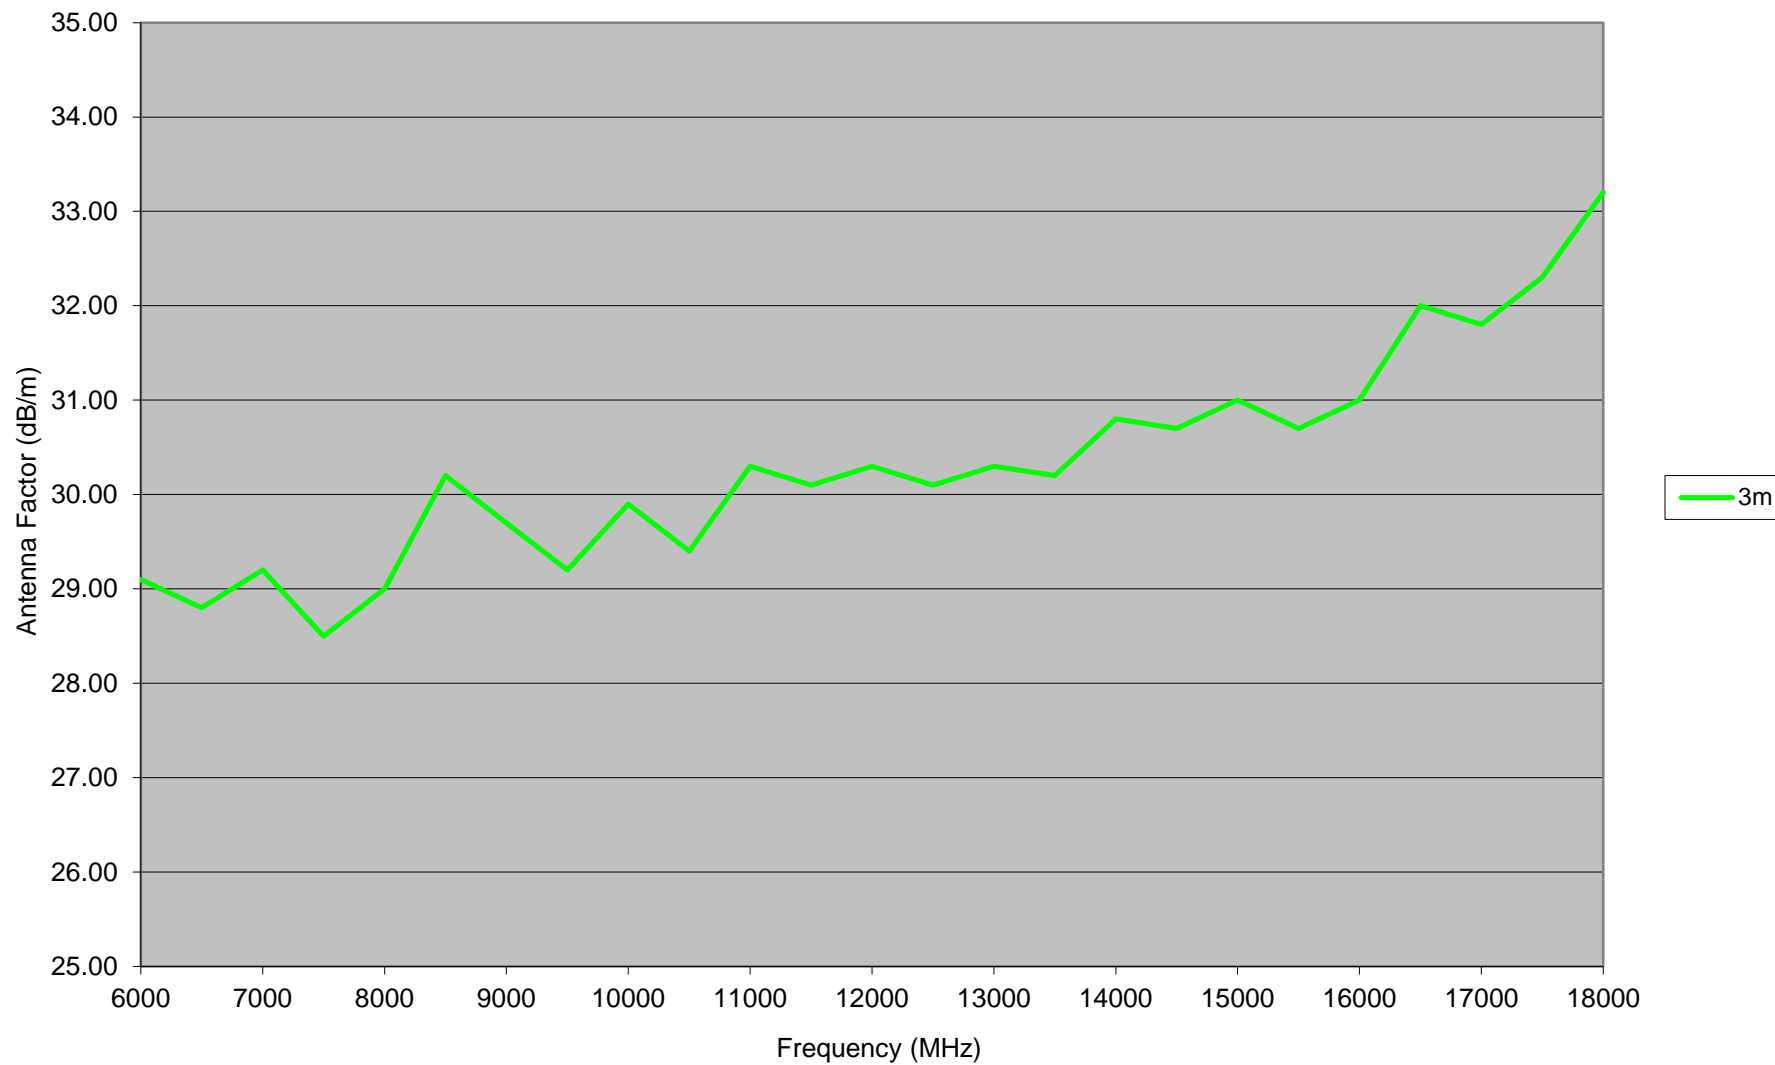

EM-6969 Typical Antenna Factors

### EM-6969 Typical Gain Factors